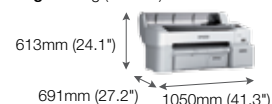

Supplied Accessories

Power cord 1.9m
Ethernet Cat-5e cable 1.8m
Starter Ink Set (110ml)
(Cyan, Magenta, Yellow, Photo Black, Matte Black)
User's Manual Set

Dimensions & Weight

SC-T3070

Weight: 53kg (116.8lb)