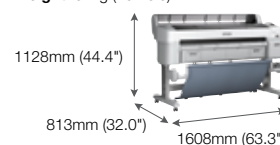

Supplied Accessories

Power cord 1.9m
Ethernet Cat-5e cable 1.8m
Starter Ink Set (110ml)
(Cyan, Magenta, Yellow, Photo Black, Matte Black)
User's Manual Set

Dimensions & Weight

SC-T3070

Weight: 53kg (116.8lb)

SC-T3070 (with optional stand)

Weight: 66kg (145.5lb)

SC-T5070

Weight: 80kg (176.4lb)

SC-T7070

Weight: 87kg (191.8lb)

Ink Cartridge Compatibility

110ml Ink Cartridges