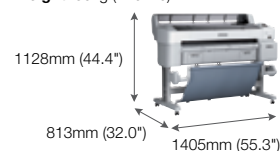

SC-T7070

Weight: 87kg (191.8lb)