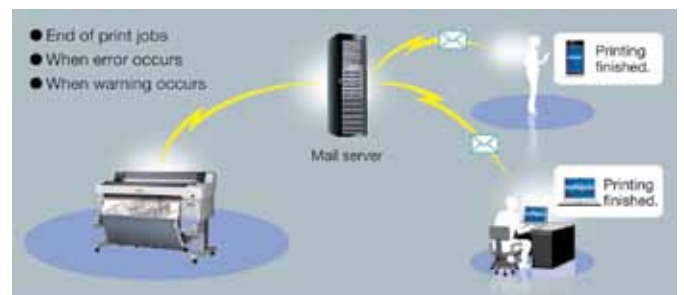

Status Notification System

Built-in monitoring system alerts users about the printer status via email.