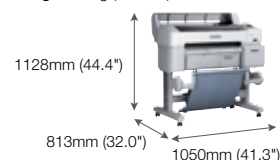

SC-T5070

Weight: 80kg (176.4lb)