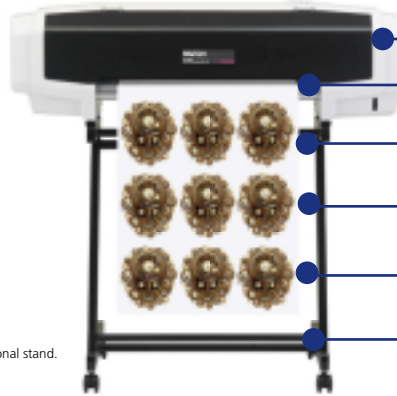

Graphic Resource Systems LLC.
WE SERVICE WHAT WE SELL
105 W. Dewey Ave, Ste 318, Wharton, NJ 07885
888.477.8465 www.thegrs.com

MUTOH

The ValueJet 628X

Smart Printing Equals Value

Eco-Ultra Printer

The VJ628X is an economical printer with a small footprint that packs a lot of punch for the dollar. Able to fit on a desktop in any print shop, this 24" printer will make a valuable addition to your workflow. And now with three ink configurations offering up to eight colors including CMYK, Lc, Lm, white and metallic inks, the possibilities for creative output are endless. Print high quality 1440 dpi output for photographic output or create custom banners, indoor and outdoor signs or custom labels and stickers for specialty, retail, industrial or commercial applications.

ValueJet

ANATOMY OF A VALUEJET 628X

All-in-one CD, for easy installation, including Windows print driver.

Automatic sheet off function.

Small size, fits easily into any print shop.

Up to 8 color capability, print with CMYK, Lc, Lm, White and Metallic

Print speeds up to 433 sqft/hr!

Use as a table-top printer or with optional stand.

*Shown with optional stand.

Print method	Drop-On Demand, Piezo Drive Method
# of nozzles / # of heads	(180 x 8 rows) / 1 head
Ink type	Eco-Ultra / 220 ml cartridges only
Variable dot	Yes
Minimum droplet size	3.5 pl
Print modes	1440/1080/720/540/360dpi 30 modes
Color options	CMYK x 2 / CMYK, Lc, Lm CMYK, Lc, Lm, W, MT
Maximum print speed / resolution	433 sqf/hr / 360 x 360 dpi (CMYK)
Maximum resolution	1440 dpi
Head height	Low 1.2 mm / High 2.5 mm
Maximum media width	24.8 inches
Maximum print width	24.4 inches
Heating system	Pre / Post